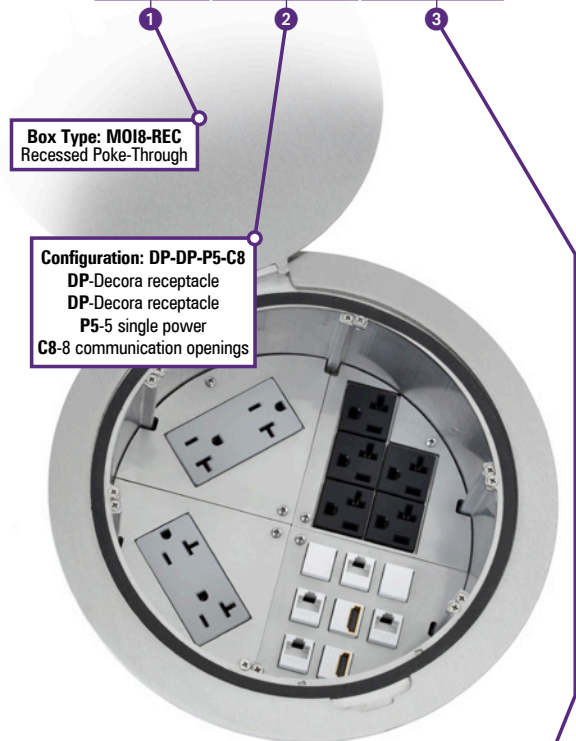

HOW TO ORDER

STEP 1 » Choose Recessed Poke-Through (MOI8-REC)

MOI8-REC

STEP 2 » Choose 4 Configuration inserts*

*Configuration does not include communication components

| | |
|--|----------------------------------------------------------|
| | 2-inch NPS » 2-inch NPS opening |
| | 3/4-inch NPS » 3/4-inch NPS opening |
| | AV » 6-port AV |
| | AV-C2 » 6-port AV & (2) communication openings |
| | Blank » |
| | C8 » (8) communication openings |

| | |
|--|----------------------------------------|
| | DB15 » (2) DB-15 openings |
| | DP » Decora receptacle |
| | DPUSB » 2USB (AC) receptacle |
| | P4-C8 » MAAP module opening |
| | P4 » (4) single power |
| | P5 » (5) single power |

EXAMPLE: MOI8-REC-DP-DP-P5-C8

STEP 3 » Choose Cover Finish (AHC-CED Cover only for MOI8-REC)

Stainless Steel
 Add: **-SS**

Brass
 Add: **-BR**

Black
 Add: **-BK**

EXAMPLE

MOI8-REC-DP-DP-P5-C8-SS-AHC-CED

Box Type: MOI8-REC
 Recessed Poke-Through

Configuration: DP-DP-P5-C8
 DP-Decora receptacle
 DP-Decora receptacle
 P5-5 single power
 C8-8 communication openings

Cover Finish: SS-AHC-CED
 Stainless Steel Articulated
 Hinge Cover w/Cable Exit Door