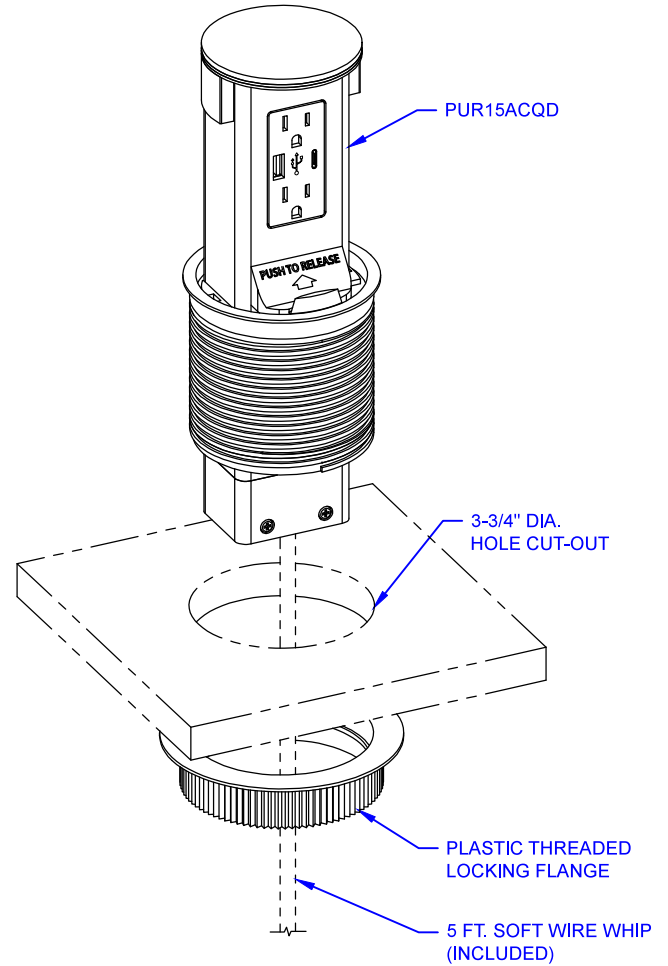

TOP VIEW

FRONT VIEW

LEW ELECTRIC FITTINGS COMPANY
SERVING THE ELECTRICAL INDUSTRY SINCE 1901
1626 Tobacco Road, Augusta, GA 30906
PHONE: 877.537.2019

UNLESS OTHERWISE SPECIFIED:		NAME	DATE	TITLE: PUR15ACQD
DIMENSIONS ARE IN INCHES:		DRAWN	SMK	
FRACTIONAL: ±				
TOLERANCES:				
ANGULAR: MACH ±				
BEND ±				
TWO PLACE DECIMAL ±				
THREE PLACE DECIMAL ±				
INTERPRET GEOMETRIC TOLERANCING PER:		COMMENTS:		
MATERIAL:				SIZE DWG. NO. REV
FINISH:				A 000001 A
DO NOT SCALE DRAWING				WEIGHT: SHEET 1 OF 1