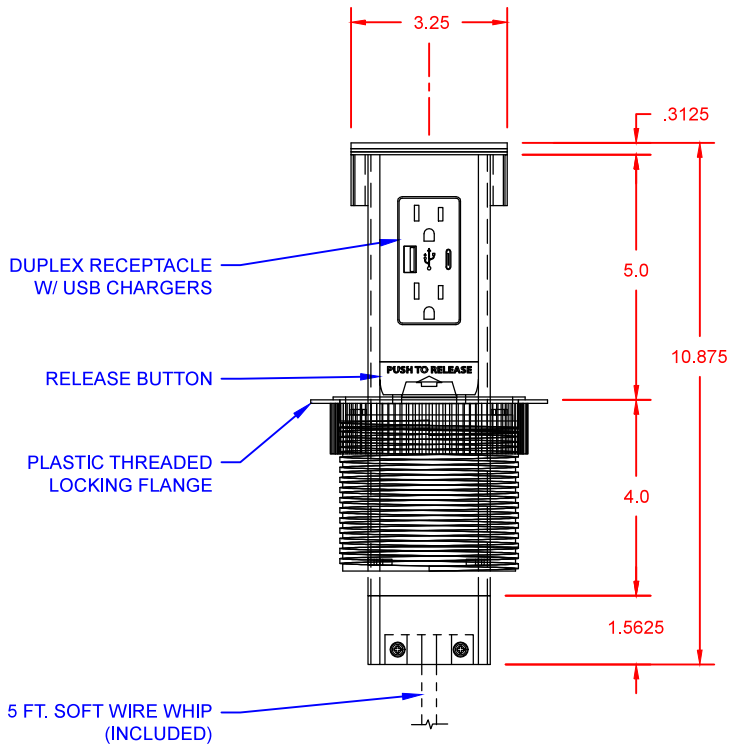

TOP VIEW

FRONT VIEW

LEW ELECTRIC FITTINGS COMPANY
SERVING THE ELECTRICAL INDUSTRY SINCE 1901
1626 Tobacco Road, Augusta, GA 30906
PHONE: 877.537.2019

UNLESS OTHERWISE SPECIFIED:		NAME	DATE	TITLE: PUR15ACQD
DIMENSIONS ARE IN INCHES:		DRAWN	SMK	
FRACTIONAL: ±				
TOLERANCES:				
ANGULAR: MACH ±				
BEND ±				
TWO PLACE DECIMAL ±				
THREE PLACE DECIMAL ±				
INTERPRET GEOMETRIC TOLERANCING PER:		COMMENTS:		
MATERIAL:				SIZE DWG. NO. REV
FINISH:				A 000001 A
DO NOT SCALE DRAWING				WEIGHT: SHEET 1 OF 1