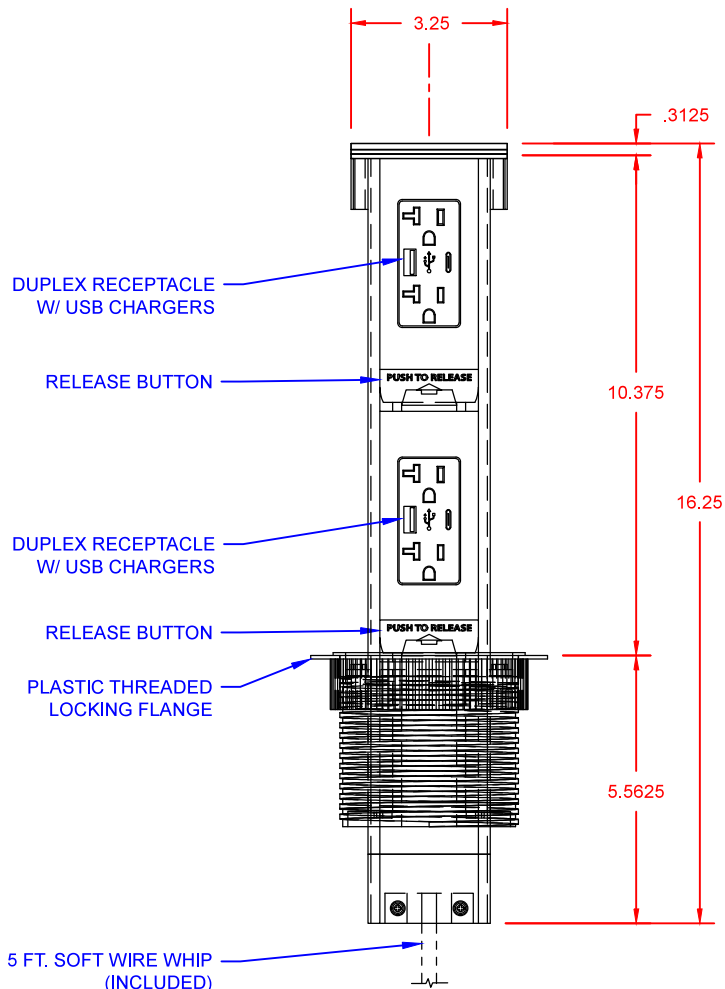

TOP VIEW

FRONT VIEW

**LEW ELECTRIC FITTINGS COMPANY**  
SERVING THE ELECTRICAL INDUSTRY SINCE 1901  
1626 Tobacco Road, Augusta, GA 30906  
PHONE: 877.537.2019

UNLESS OTHERWISE SPECIFIED:		NAME	DATE
DIMENSIONS ARE IN INCHES		DRAWN	SMK
TOLERANCES:			
FRACTIONAL ±			
ANGULAR: MACH ±			
TWO PLACE DECIMAL ±			
THREE PLACE DECIMAL ±			
INTERPRET GEOMETRIC TOLERANCING PER:	COMMENTS:		
MATERIAL:			
FINISH:			
TITLE:		SIZE	DWG. NO.
<b>PUR20AC2PD</b>		<b>A</b>	<b>000001</b>
		REV	
		WEIGHT:	SHEET 1 OF 1

DO NOT SCALE DRAWING