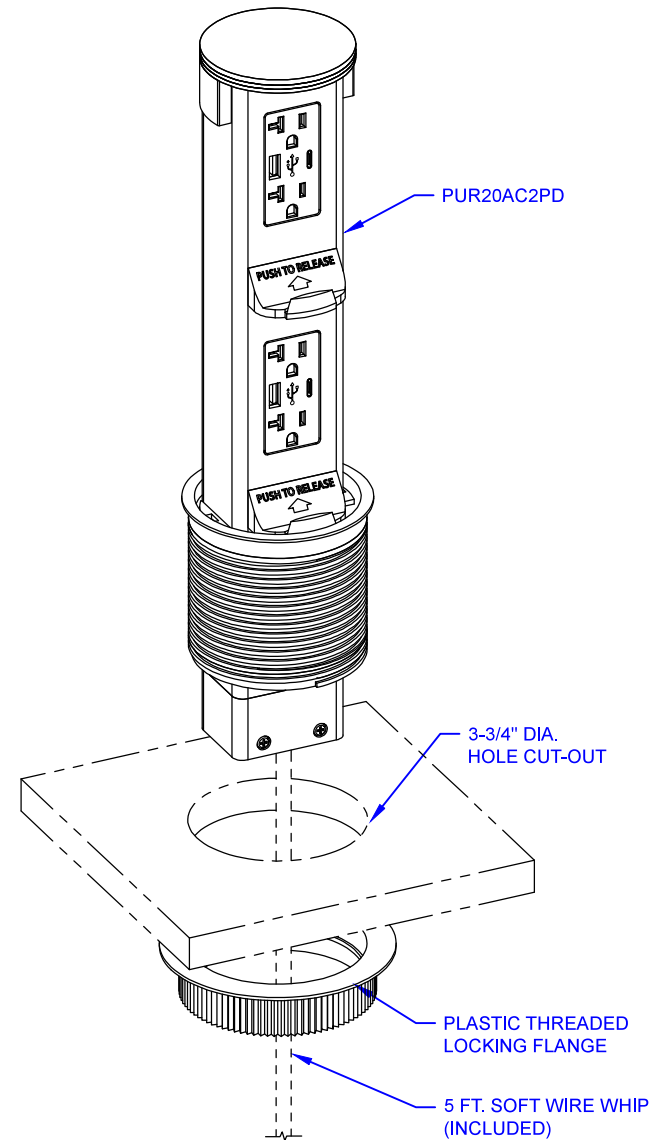

TOP VIEW

FRONT VIEW

**LEW ELECTRIC FITTINGS COMPANY**  
SERVING THE ELECTRICAL INDUSTRY SINCE 1901  
1626 Tobacco Road, Augusta, GA 30906  
PHONE: 877.537.2019

UNLESS OTHERWISE SPECIFIED:		NAME	DATE
DIMENSIONS ARE IN INCHES		DRAWN	SMK
TOLERANCES:			
FRACTIONAL ±			
ANGULAR: MACH ±			
TWO PLACE DECIMAL ±			
THREE PLACE DECIMAL ±			
INTERPRET GEOMETRIC TOLERANCING PER:	COMMENTS:		
MATERIAL:			
FINISH:			
TITLE:		SIZE	DWG. NO.
<b>PUR20AC2PD</b>		<b>A</b>	<b>000001</b>
		REV	
		WEIGHT:	SHEET 1 OF 1

DO NOT SCALE DRAWING