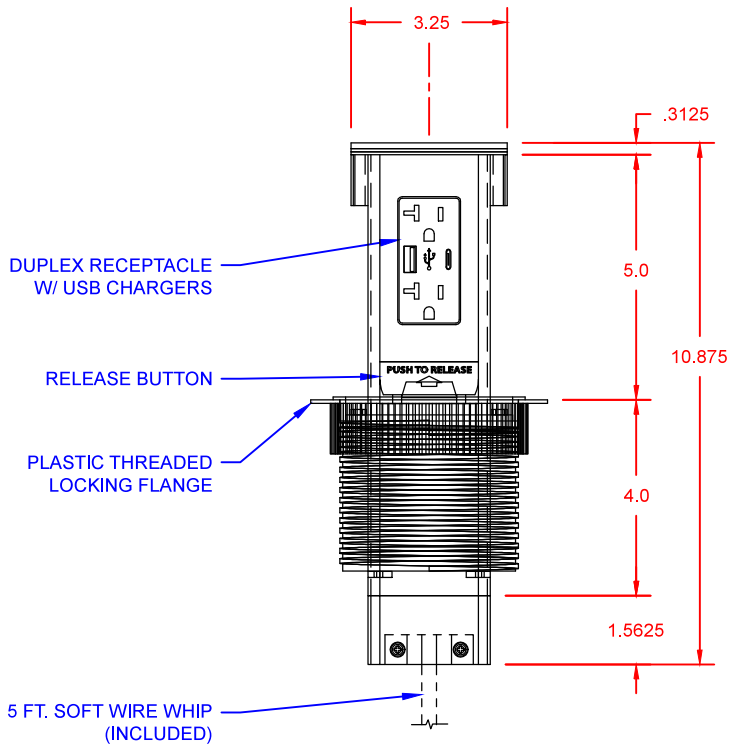

TOP VIEW

FRONT VIEW

**LEW ELECTRIC
FITTINGS COMPANY**
SERVING THE ELECTRICAL INDUSTRY SINCE 1901
1626 Tobacco Road, Augusta, GA 30906
PHONE: 877.537.2019

UNLESS OTHERWISE SPECIFIED:		NAME	DATE	TITLE: PUR20ACD
DIMENSIONS ARE IN INCHES:		DRAWN	SMK	
TOLERANCES:				
FRACTIONAL: ±				
ANGULAR: MACH ±				
TWO PLACE DECIMAL ±				
THREE PLACE DECIMAL ±				
INTERPRET GEOMETRIC TOLERANCING PER:		COMMENTS:		
MATERIAL:		SIZE DWG. NO. REV		
FINISH:		A 000001 A		
DO NOT SCALE DRAWING		WEIGHT:		SHEET 1 OF 1