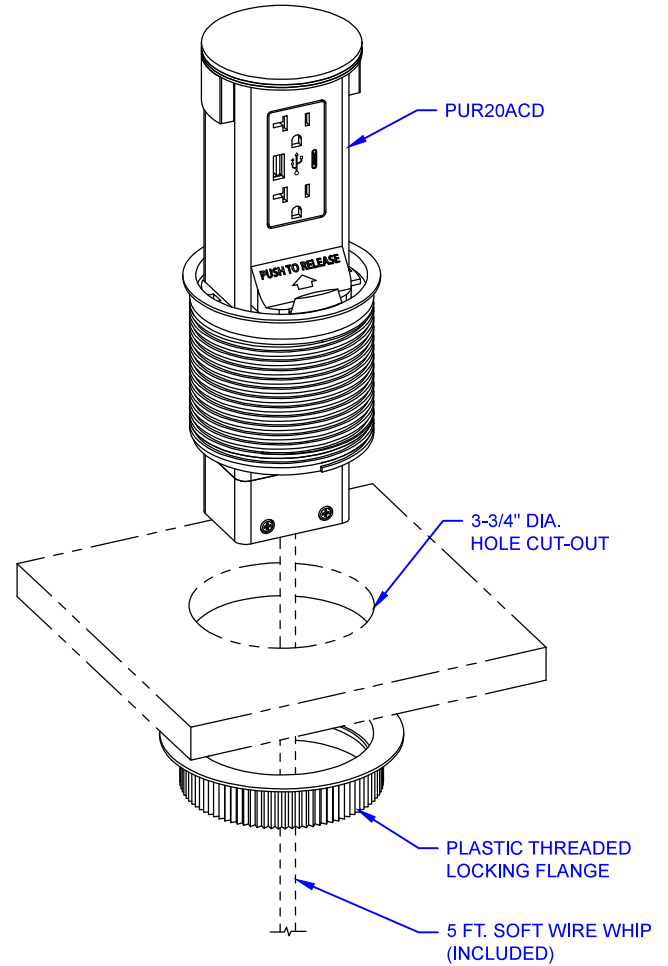

TOP VIEW

FRONT VIEW

**LEW ELECTRIC
FITTINGS COMPANY**
SERVING THE ELECTRICAL INDUSTRY SINCE 1901
1626 Tobacco Road, Augusta, GA 30906
PHONE: 877.537.2019

UNLESS OTHERWISE SPECIFIED:		NAME	DATE	TITLE: PUR20ACD
DIMENSIONS ARE IN INCHES:		DRAWN	SMK	
TOLERANCES:				
FRACTIONAL: ±				
ANGULAR: MACH ±				
TWO PLACE DECIMAL ±				
THREE PLACE DECIMAL ±				
INTERPRET GEOMETRIC TOLERANCING PER:		COMMENTS:		
MATERIAL:		SIZE DWG. NO. REV		
FINISH:		A 000001 A		
DO NOT SCALE DRAWING		WEIGHT:		SHEET 1 OF 1