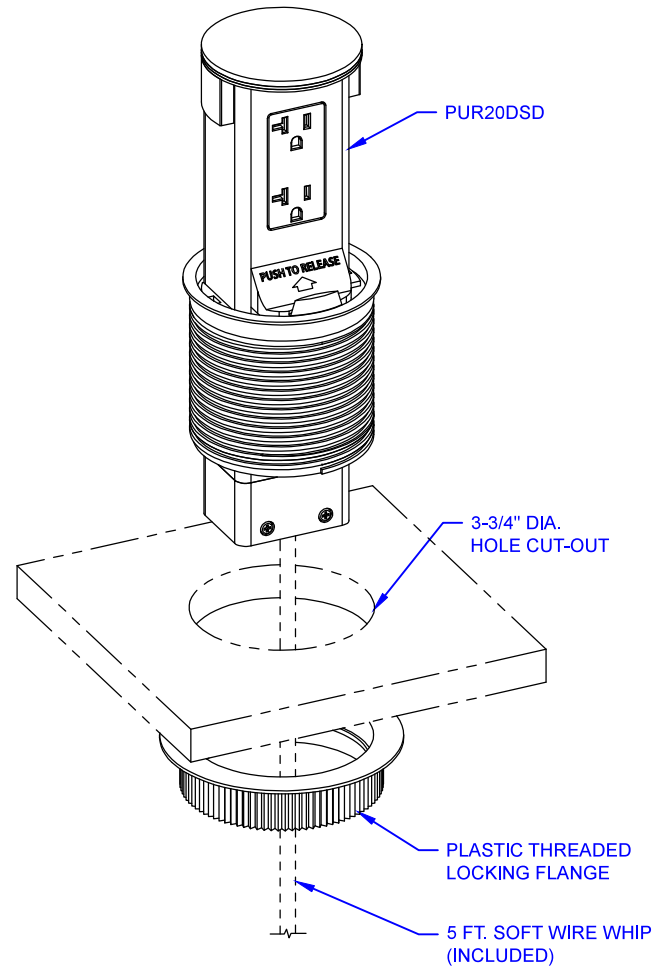

TOP VIEW

FRONT VIEW

LEW ELECTRIC FITTINGS COMPANY
SERVING THE ELECTRICAL INDUSTRY SINCE 1901
1626 Tobacco Road, Augusta, GA 30906
PHONE: 877.537.2019

UNLESS OTHERWISE SPECIFIED:		NAME	DATE	TITLE: PUR20DSD
DIMENSIONS ARE IN INCHES:		DRAWN	SMK	
TOLERANCES:				
FRACTIONAL: ±				
ANGULAR: MACH ±				
TWO PLACE DECIMAL ±				
THREE PLACE DECIMAL ±				
INTERPRET GEOMETRIC TOLERANCING PER:		COMMENTS:		
MATERIAL:				
FINISH:				
DO NOT SCALE DRAWING		SIZE	DWG. NO.	REV
		A	000001	A
		WEIGHT:	SHEET 1 OF 1	