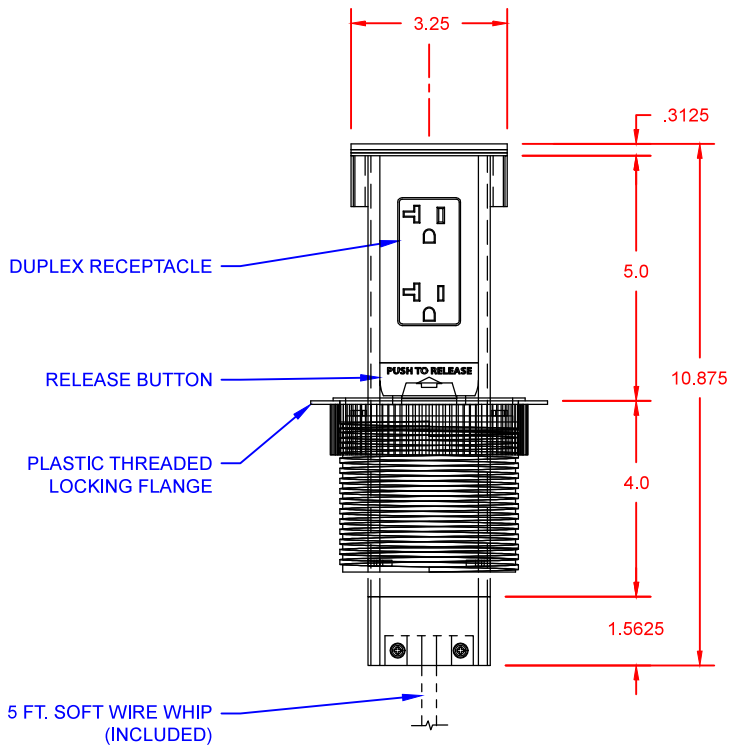

TOP VIEW

FRONT VIEW

LEW ELECTRIC FITTINGS COMPANY
SERVING THE ELECTRICAL INDUSTRY SINCE 1901
1626 Tobacco Road, Augusta, GA 30906
PHONE: 877.537.2019

UNLESS OTHERWISE SPECIFIED:		NAME	DATE	TITLE: PUR20DSD
DIMENSIONS ARE IN INCHES:		DRAWN	SMK	
TOLERANCES:				
FRACTIONAL: ±				
ANGULAR: MACH ±				
TWO PLACE DECIMAL ±				
THREE PLACE DECIMAL ±				
INTERPRET GEOMETRIC TOLERANCING PER:		COMMENTS:		
MATERIAL:				
FINISH:				
DO NOT SCALE DRAWING		SIZE	DWG. NO.	REV
		A	000001	A
		WEIGHT:	SHEET 1 OF 1	