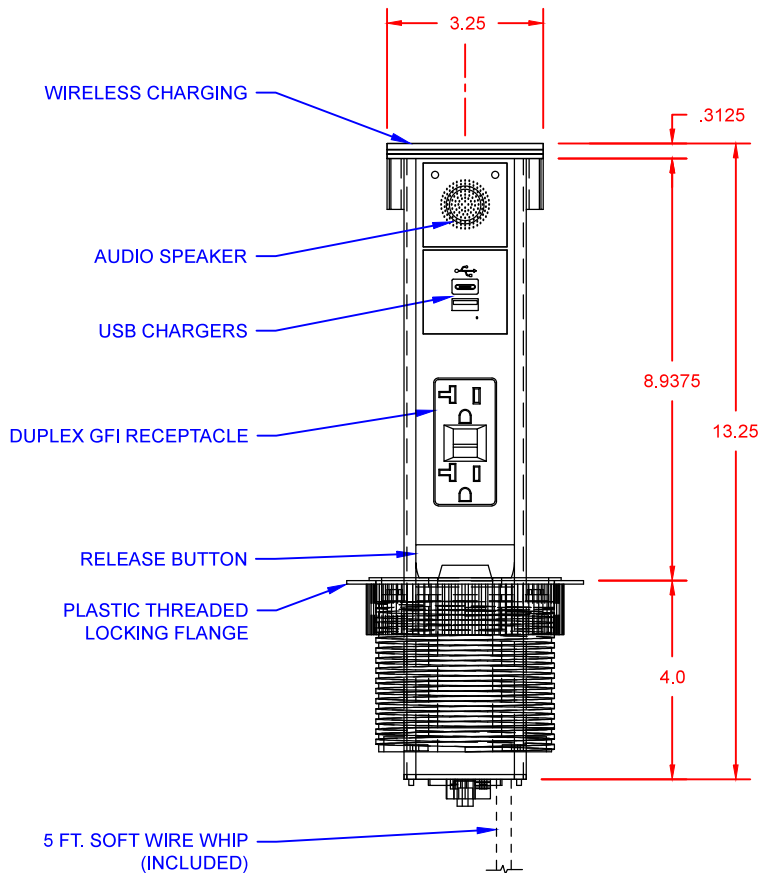

TOP VIEW

FRONT VIEW

**LEW ELECTRIC  
FITTINGS COMPANY**  
SERVING THE ELECTRICAL INDUSTRY SINCE 1901

1626 Tobacco Road, Augusta, GA 30906  
PHONE: 877.537.2019

UNLESS OTHERWISE SPECIFIED:		NAME	DATE	TITLE: <b>PUR20GACBTQD</b>
DIMENSIONS ARE IN INCHES	DRAWN	SMK	06/24/2024	
TOLERANCES:				SIZE <b>A</b>
FRACTIONAL ±				
ANGULAR: MACH ± BEND ±				
TWO PLACE DECIMAL ± THREE PLACE DECIMAL ±				
INTERPRET GEOMETRIC TOLERANCING PER:		COMMENTS:		DWG. NO. <b>000001</b>
MATERIAL				
FINISH				REV <b>A</b>
DO NOT SCALE DRAWING				WEIGHT:
				SHEET 1 OF 1