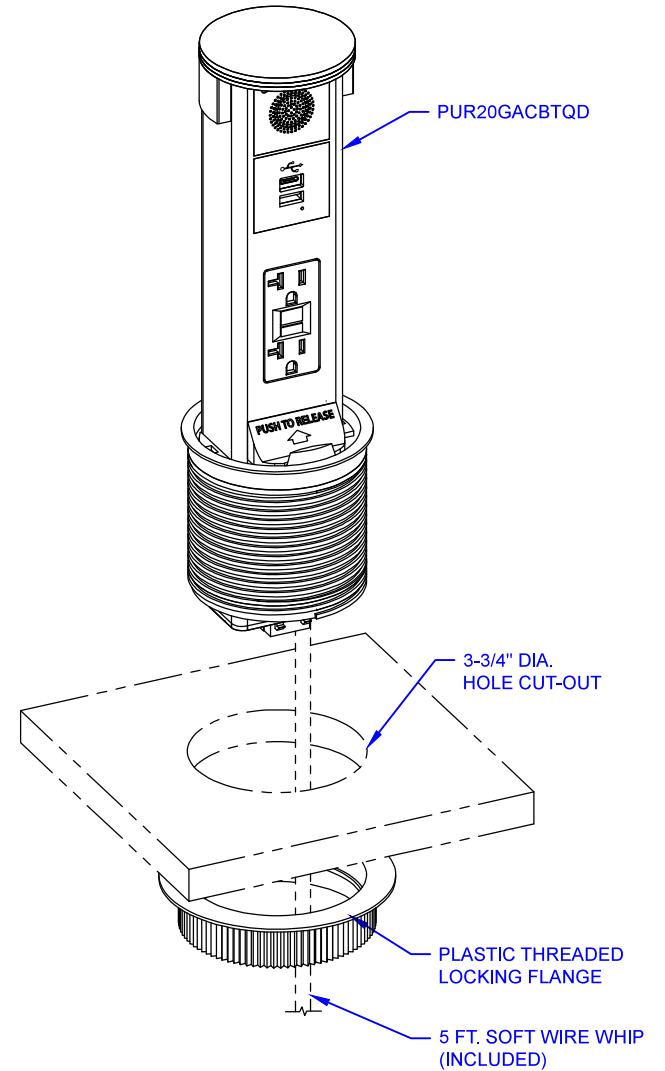

TOP VIEW

FRONT VIEW

**LEW ELECTRIC  
FITTINGS COMPANY**  
SERVING THE ELECTRICAL INDUSTRY SINCE 1901

1626 Tobacco Road, Augusta, GA 30906  
PHONE: 877.537.2019

UNLESS OTHERWISE SPECIFIED:		NAME	DATE	TITLE: <b>PUR20GACBTQD</b>
DIMENSIONS ARE IN INCHES	DRAWN	SMK	06/24/2024	
TOLERANCES:				SIZE <b>A</b>
FRACTIONAL ±				
ANGULAR: MACH ± BEND ±				
TWO PLACE DECIMAL ± THREE PLACE DECIMAL ±				
INTERPRET GEOMETRIC TOLERANCING PER:		COMMENTS:		DWG. NO. <b>000001</b>
MATERIAL				
FINISH				REV <b>A</b>
DO NOT SCALE DRAWING				WEIGHT:
				SHEET 1 OF 1