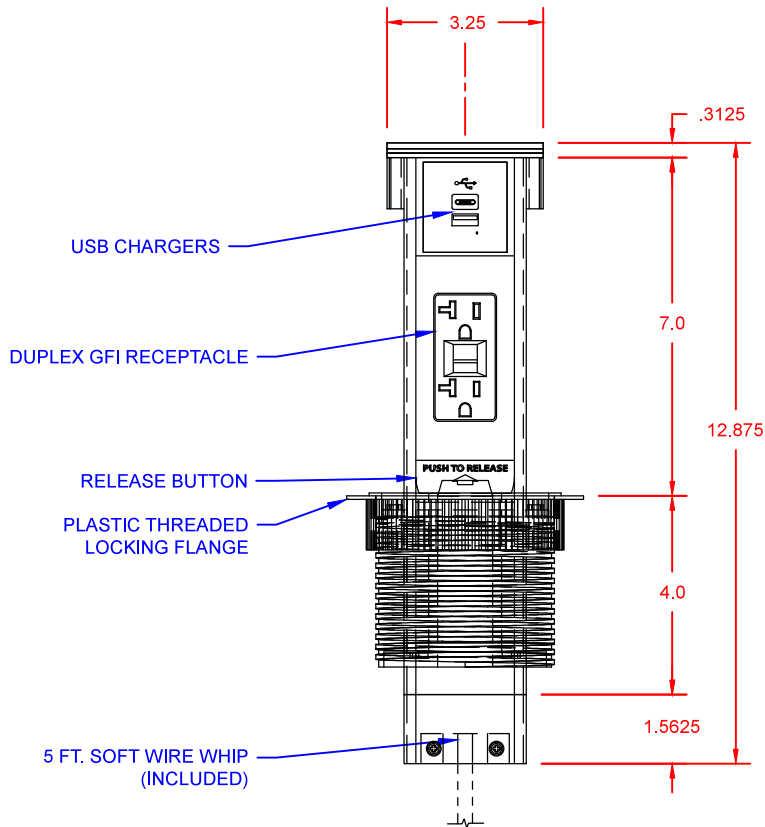

TOP VIEW

FRONT VIEW

**LEW ELECTRIC  
FITTINGS COMPANY**  
SERVING THE ELECTRICAL INDUSTRY SINCE 1901

1626 Tobacco Road, Augusta, GA 30906  
PHONE: 877.537.2019

UNLESS OTHERWISE SPECIFIED:		NAME	DATE
DIMENSIONS ARE IN INCHES:	DRAWN	SMK	06/12/2024
FRACTIONAL ±			
TOLERANCES:			
ANGULAR: MACH ±			
TWO PLACE DECIMAL ±			
THREE PLACE DECIMAL ±			
INTERPRET GEOMETRIC TOLERANCING PER:	COMMENTS:		
MATERIAL			
FINISH			
TITLE:		SIZE	REV
<b>PUR20GACD</b>		<b>A</b>	<b>A</b>
		DWG. NO.	WEIGHT:
		<b>000001</b>	SHEET 1 OF 1

DO NOT SCALE DRAWING