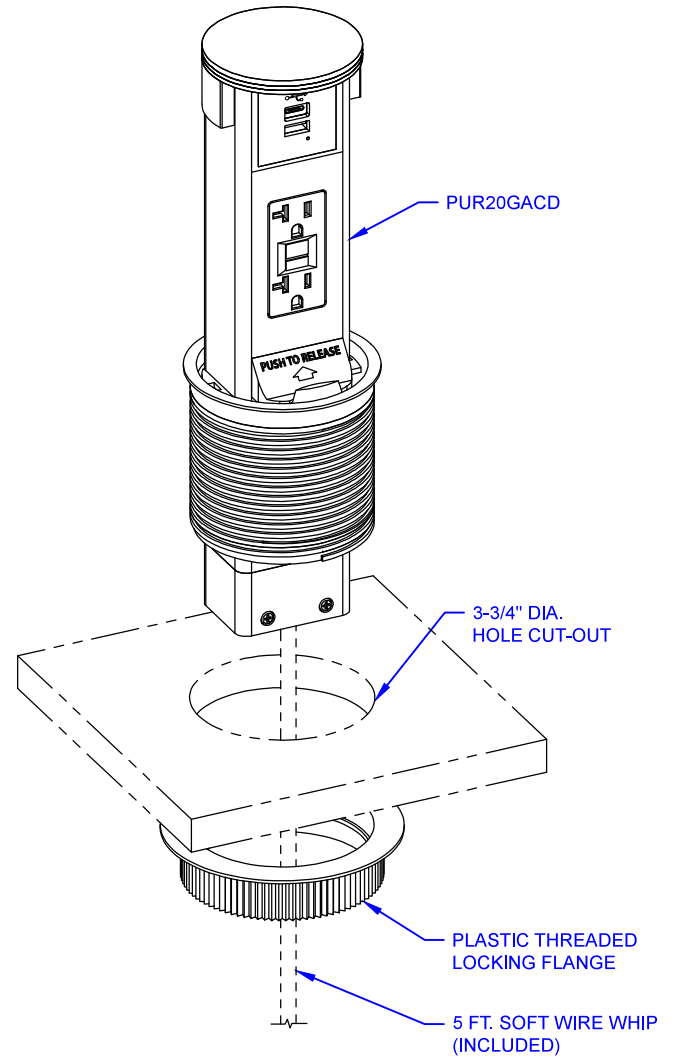

TOP VIEW

FRONT VIEW

**LEW ELECTRIC  
FITTINGS COMPANY**  
SERVING THE ELECTRICAL INDUSTRY SINCE 1901

1626 Tobacco Road, Augusta, GA 30906  
PHONE: 877.537.2019

UNLESS OTHERWISE SPECIFIED:		NAME	DATE
DIMENSIONS ARE IN INCHES:	DRAWN	SMK	06/12/2024
FRACTIONAL ±			
TOLERANCES:			
ANGULAR: MACH ±			
TWO PLACE DECIMAL ±			
THREE PLACE DECIMAL ±			
INTERPRET GEOMETRIC TOLERANCING PER:	COMMENTS:		
MATERIAL			
FINISH			
TITLE:		SIZE	REV
<b>PUR20GACD</b>		<b>A</b>	<b>A</b>
		DWG. NO.	WEIGHT:
		<b>000001</b>	SHEET 1 OF 1

DO NOT SCALE DRAWING