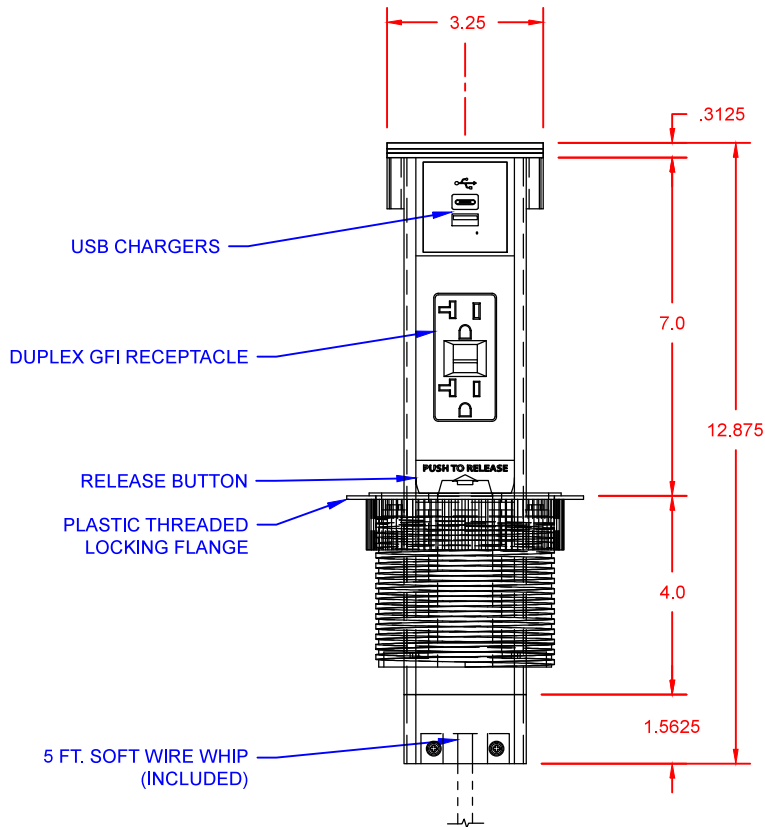

TOP VIEW

FRONT VIEW

**LEW ELECTRIC
FITTINGS COMPANY**
SERVING THE ELECTRICAL INDUSTRY SINCE 1901

1626 Tobacco Road, Augusta, GA 30906
PHONE: 877.537.2019

UNLESS OTHERWISE SPECIFIED:		NAME	DATE	TITLE: PUR20GACQD
DIMENSIONS ARE IN INCHES:	DRAWN	SMK	06/12/2024	
FRACTIONAL ±				SIZE DWG. NO. A 000001
TOLERANCES:				
ANGULAR: MACH ± BEND ±				
TWO PLACE DECIMAL ±				REV A
THREE PLACE DECIMAL ±				
INTERPRET GEOMETRIC TOLERANCING PER:	COMMENTS:			WEIGHT:
MATERIAL				SHEET 1 OF 1
FINISH				
DO NOT SCALE DRAWING				