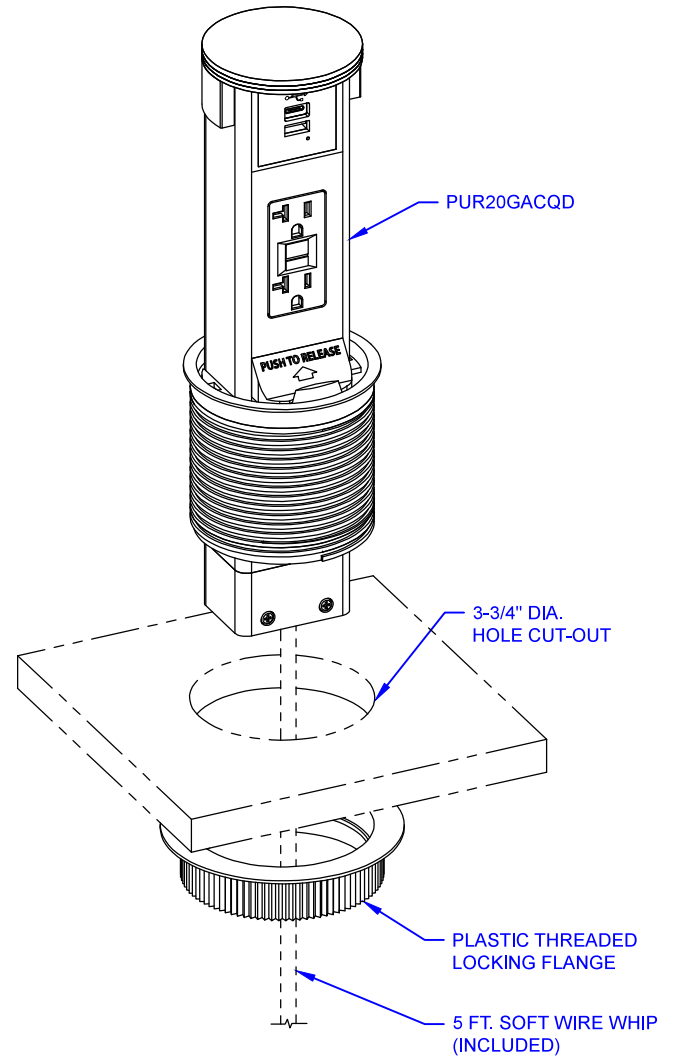

TOP VIEW

FRONT VIEW

**LEW ELECTRIC
FITTINGS COMPANY**
SERVING THE ELECTRICAL INDUSTRY SINCE 1901

1626 Tobacco Road, Augusta, GA 30906
PHONE: 877.537.2019

UNLESS OTHERWISE SPECIFIED:		NAME	DATE	TITLE: PUR20GACQD
DIMENSIONS ARE IN INCHES:	DRAWN	SMK	06/12/2024	
FRACTIONAL ±				SIZE DWG. NO. A 000001
TOLERANCES:				
ANGULAR: MACH ± BEND ±				
TWO PLACE DECIMAL ±				REV A
THREE PLACE DECIMAL ±				
INTERPRET GEOMETRIC TOLERANCING PER:	COMMENTS:			WEIGHT:
MATERIAL				SHEET 1 OF 1
FINISH				
DO NOT SCALE DRAWING				