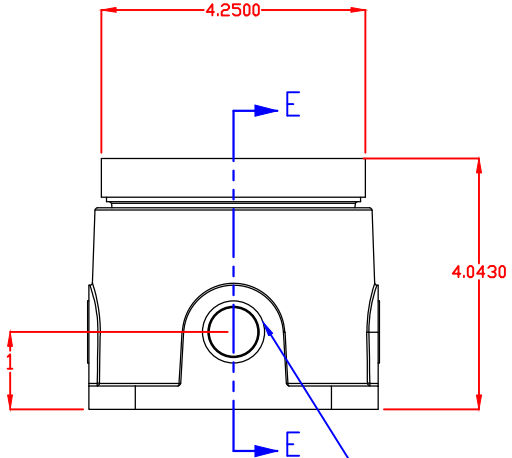

8 7 6 5 4 3 2 1

DESCRIPTION:
BRASS TILE FLANGE, DIE CAST ALUMINUM BOX, FULLY-ADJUSTABLE,
32 CU IN. INTERIOR CAPACITY

CROSS SECTION

VIEW FRONT

EXPLODED

VIEW TOP

		LEW ELECTRIC FITTINGS COMPANY SERVING THE ELECTRICAL INDUSTRY SINCE 1901 1626 Tobacco Road, Augusta, GA 30906 PHONE: 877.537.2019	
		UNLESS OTHERWISE SPECIFIED: DIMENSIONS ARE IN INCHES TOLERANCES: FRACTIONAL: ± ANGULAR: MACH ± BEND ± TWO PLACE DECIMAL: ± THREE PLACE DECIMAL: ± INTERPRET DIMENSIONS TOLERANCING PER: MATERIAL: FINISH: DO NOT SCALE DRAWING	DRAWN: NAME: DATE: SHK: 07/31/2014
COMMENTS:		SIZE DWG. NO. C 1001300	REV A
WEIGHT:		SHEET 1 OF 1	