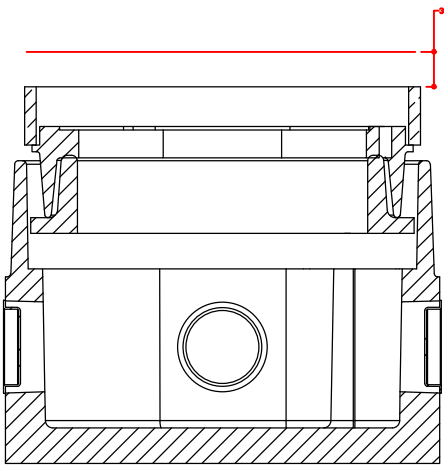

8 7 6 5 4 3 2 1

DESCRIPTION:
BRASS TILE FLANGE, DIE CAST ALUMINUM BOX, FULLY-ADJUSTABLE,
32 CU IN. INTERIOR CAPACITY

CROSS SECTION

VIEW FRONT

EXPLODED

VIEW TOP

		LEW ELECTRIC FITTINGS COMPANY SERVING THE ELECTRICAL INDUSTRY SINCE 1901 1626 Tobacco Road, Augusta, GA 30906 PHONE: 877.537.2019	
		UNLESS OTHERWISE SPECIFIED: DIMENSIONS ARE IN INCHES TOLERANCES: FRACTIONAL: ± ANGULAR: MACH ± BEND ± TWO PLACE DECIMAL: ± THREE PLACE DECIMAL: ± INTERPRET DIMENSIONS TOLERANCING PER: MATERIAL: FINISH: DO NOT SCALE DRAWING	DRAWN: NAME: DATE: SHK: 07/31/2014
COMMENTS:		SIZE DWG. NO. C 1001300	REV A
WEIGHT:		SHEET 1 OF 1	