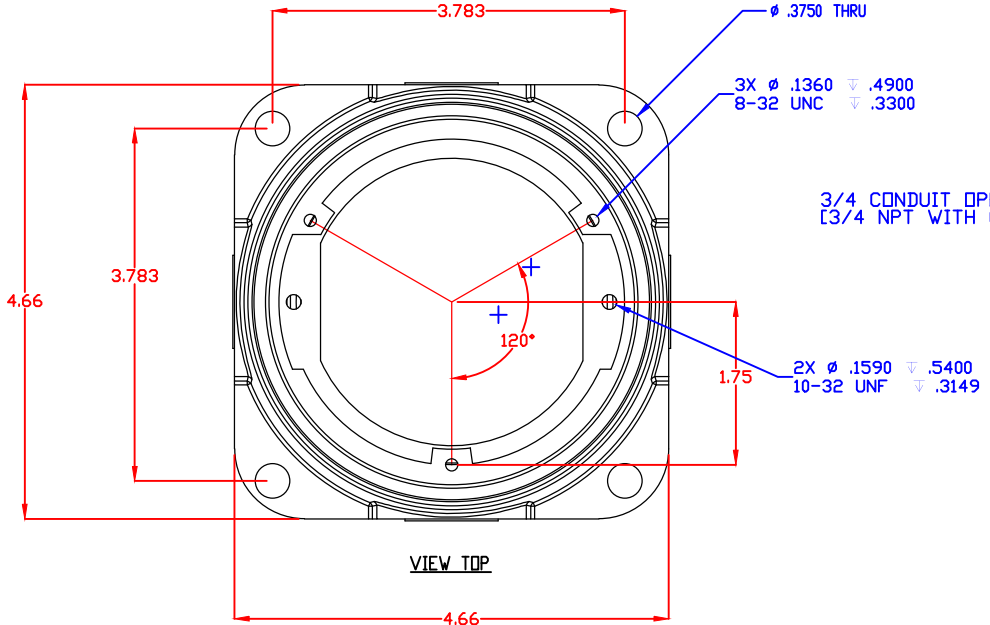

8 7 6 5 4 3 2 1

DESCRIPTION:
BRASS TILE FLANGE, DIE CAST ALUMINUM BOX, FULLY-ADJUSTABLE,
32 CU IN. INTERIOR CAPACITY

CROSS SECTION

VIEW FRONT

EXPLODED

VIEW TOP

		LEW ELECTRIC FITTINGS COMPANY SERVING THE ELECTRICAL INDUSTRY SINCE 1901 1626 Tobacco Road, Augusta, GA 30906 PHONE: 877.537.2019	
		UNLESS OTHERWISE SPECIFIED: DIMENSIONS ARE IN INCHES TOLERANCES: FRACTIONAL: ± ANGULAR: MACH ± BEND ± TWO PLACE DECIMAL: ± THREE PLACE DECIMAL: ± INTERPRET DIMENSIONS TOLERANCING PER: MATERIAL: FINISH: DO NOT SCALE DRAWING	DRAWN: NAME: DATE: SHK: 07/31/2014
COMMENTS:		SIZE DWG. NO. C 1001300	REV A
WEIGHT:		SHEET 1 OF 1	