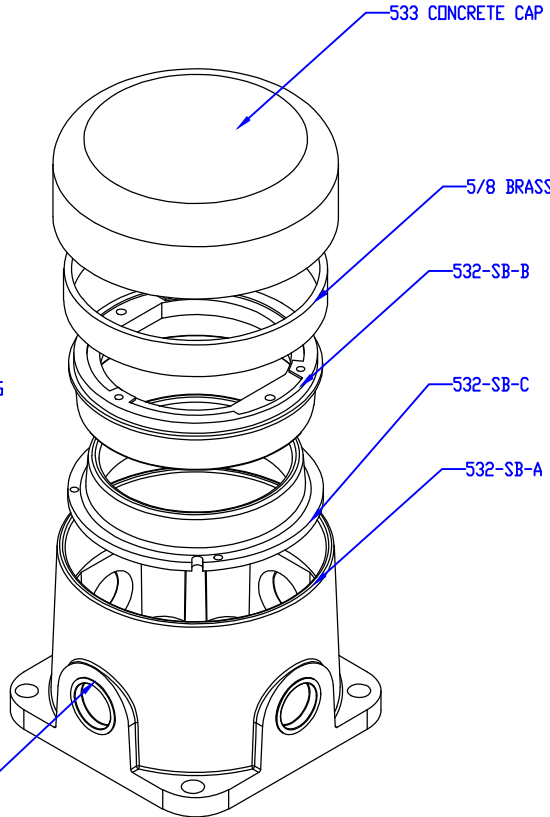

8 7 6 5 4 3 2 1

DESCRIPTION:
BRASS TILE FLANGE, DIE CAST ALUMINUM BOX, FULLY-ADJUSTABLE,
32 CU IN. INTERIOR CAPACITY

CROSS SECTION

VIEW FRONT

EXPLODED

VIEW TOP

		LEW ELECTRIC FITTINGS COMPANY SERVING THE ELECTRICAL INDUSTRY SINCE 1901 1626 Tobacco Road, Augusta, GA 30906 PHONE: 877.537.2019	
		UNLESS OTHERWISE SPECIFIED: DIMENSIONS ARE IN INCHES TOLERANCES: FRACTIONAL: ± ANGULAR: MACH ± BEND ± TWO PLACE DECIMAL: ± THREE PLACE DECIMAL: ± INTERPRET DIMENSIONS TOLERANCING PER: MATERIAL: FINISH: DO NOT SCALE DRAWING	DRAWN: NAME: DATE: SHK: 07/31/2014
COMMENTS:		SIZE DWG. NO. C 1001300	REV A
WEIGHT:		SHEET 1 OF 1	

8 7 6 5 4 3 2 1