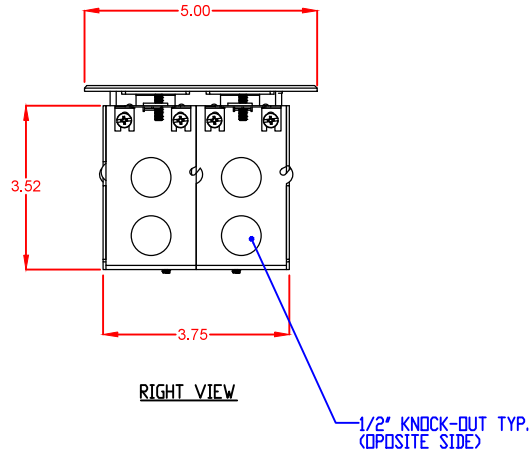

DESCRIPTION:
RECESSED HYBRID FLOOR BOX

TOP VIEW

SECTION E-E

ISOMETRIC (EXPLODED) VIEW

FRONT VIEW

RIGHT VIEW

BOTTOM VIEW

NOTES:
PLUGS OR COMM/DATA CONNECTIONS ARE COMPLETELY RECESSED (RCFB-1), CONNECTIONS ARE COMPLETELY CONCEALED WHEN THE DOOR IS CLOSED, THE DIVIDER IN THE RCFB-2 ALLOWS YOU TO COMBINE POWER AND COMM/DATA IN THE SAME BOX

LEW ELECTRIC FITTINGS COMPANY
Providing the power to design your vision

1626 Tobacco Road, Augusta, GA 30906 • PHONE: 877.537.2019

UNLESS OTHERWISE SPECIFIED:		NAME	DATE	TITLE: RCFB-1
DIMENSIONS ARE IN INCHES		BROWN	SK	
TOLERANCES:				INTERPRET GEOMETRIC TOLERANCING PER:
FRACTIONAL ±				
ANGULAR: BACH ± BEND				
TWO PLACE DECIMAL ±				COMMENTS:
THREE PLACE DECIMAL ±				
MATERIAL:				SIZE DWG. NO.
FINISH:				0000000
DO NOT SCALE DRAWING				REV
				A
				WEIGHT: SHEET 1 OF 1