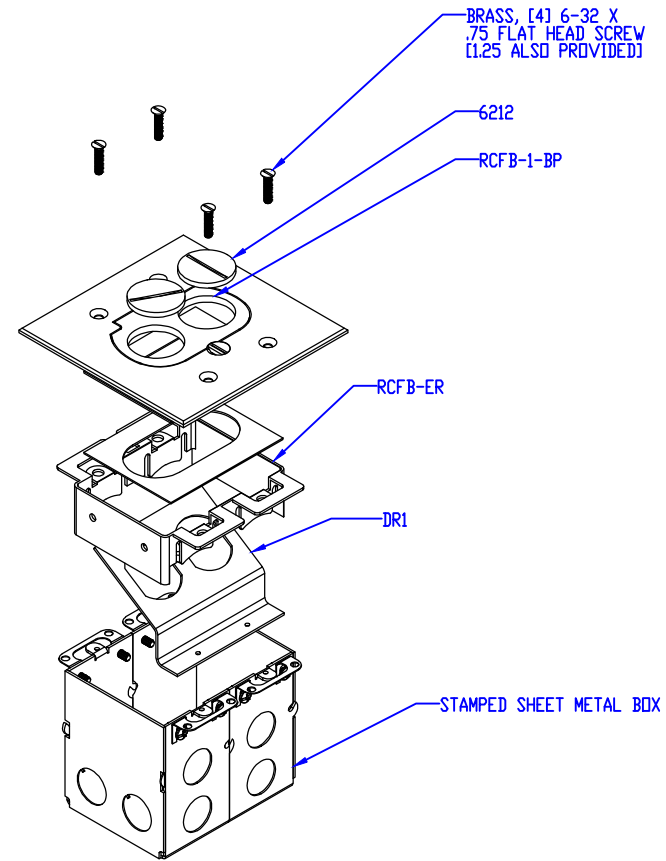

DESCRIPTION:
RECESSED HYBRID FLOOR BOX

TOP VIEW

SECTION E-E

ISOMETRIC (EXPLODED) VIEW

FRONT VIEW

RIGHT VIEW

BOTTOM VIEW

NOTES:
PLUGS OR COMM/DATA CONNECTIONS ARE COMPLETELY RECESSED (RCFB-1), CONNECTIONS ARE COMPLETELY CONCEALED WHEN THE DOOR IS CLOSED, THE DIVIDER IN THE RCFB-2 ALLOWS YOU TO COMBINE POWER AND COMM/DATA IN THE SAME BOX

LEW ELECTRIC FITTINGS COMPANY
Providing the power to design your vision

1626 Tobacco Road, Augusta, GA 30906 • PHONE: 877.537.2019

UNLESS OTHERWISE SPECIFIED:		NAME	DATE	TITLE: RCFB-1
DIMENSIONS ARE IN INCHES		BROWN	SK	
TOLERANCES:				INTERPRET GEOMETRIC TOLERANCING PER:
FRACTIONAL ±				
ANGULAR: BACH ± BEND				
TWO PLACE DECIMAL ±				COMMENTS:
THREE PLACE DECIMAL ±				
MATERIAL:				SIZE DWG. NO.
FINISH:				0000000
DO NOT SCALE DRAWING				REV
				A
				WEIGHT: SHEET 1 OF 1