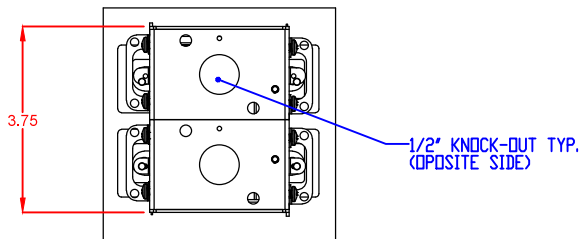

DESCRIPTION:
RECESSED HYBRID FLOOR BOX

TOP VIEW

SECTION E-E

ISOMETRIC (EXPLODED) VIEW

FRONT VIEW

RIGHT VIEW

BOTTOM VIEW

NOTES:
PLUGS OR COMM/DATA CONNECTIONS ARE COMPLETELY RECESSED (RCFB-1), CONNECTIONS ARE COMPLETELY CONCEALED WHEN THE DOOR IS CLOSED, THE DIVIDER IN THE RCFB-2 ALLOWS YOU TO COMBINE POWER AND COMM/DATA IN THE SAME BOX

LEW ELECTRIC FITTINGS COMPANY
Providing the power to design your vision

1626 Tobacco Road, Augusta, GA 30906 • PHONE: 877.537.2019

UNLESS OTHERWISE SPECIFIED:		NAME	DATE	TITLE: RCFB-1
DIMENSIONS ARE IN INCHES		BROWN	SK	
TOLERANCES:				INTERPRET GEOMETRIC TOLERANCING PER:
FRACTIONAL ±				
ANGULAR: BACH ± BEND				
TWO PLACE DECIMAL ±				COMMENTS:
THREE PLACE DECIMAL ±				
MATERIAL:				SIZE DWG. NO.
FINISH:				0000000
DO NOT SCALE DRAWING				REV
				A
				WEIGHT: SHEET 1 OF 1