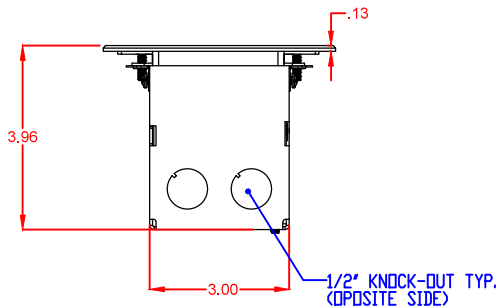

DESCRIPTION:
RECESSED HYBRID FLOOR BOX

TOP VIEW

SECTION E-E

ISOMETRIC (EXPLODED) VIEW

FRONT VIEW

RIGHT VIEW

BOTTOM VIEW

NOTES:
PLUGS OR COMM/DATA CONNECTIONS ARE COMPLETELY RECESSED (RCFB-1), CONNECTIONS ARE COMPLETELY CONCEALED WHEN THE DOOR IS CLOSED, THE DIVIDER IN THE RCFB-2 ALLOWS YOU TO COMBINE POWER AND COMM/DATA IN THE SAME BOX

LEW ELECTRIC FITTINGS COMPANY
Providing the power to design your vision

1626 Tobacco Road, Augusta, GA 30906 • PHONE: 877.537.2019

UNLESS OTHERWISE SPECIFIED:		NAME	DATE	TITLE: RCFB-1
DIMENSIONS ARE IN INCHES		BROWN	SK	
TOLERANCES:				INTERPRET GEOMETRIC TOLERANCING PER:
FRACTIONAL ±				
ANGULAR: BACH ± BEND				
TWO PLACE DECIMAL ±				COMMENTS:
THREE PLACE DECIMAL ±				
MATERIAL:				SIZE DWG. NO.
FINISH:				0000000
DO NOT SCALE DRAWING				REV
				A
				WEIGHT: SHEET 1 OF 1