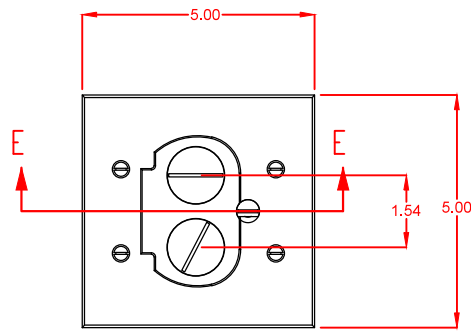

DESCRIPTION:
RECESSED HYBRID FLOOR BOX

TOP VIEW

SECTION E-E

ISOMETRIC (EXPLODED) VIEW

FRONT VIEW

RIGHT VIEW

BOTTOM VIEW

NOTES:
PLUGS OR COMM/DATA CONNECTIONS ARE COMPLETELY RECESSED (RCFB-1), CONNECTIONS ARE COMPLETELY CONCEALED WHEN THE DOOR IS CLOSED, THE DIVIDER IN THE RCFB-2 ALLOWS YOU TO COMBINE POWER AND COMM/DATA IN THE SAME BOX

LEW ELECTRIC FITTINGS COMPANY
Providing the power to design your vision

1626 Tobacco Road, Augusta, GA 30906 • PHONE: 877.537.2019

UNLESS OTHERWISE SPECIFIED:		NAME	DATE	TITLE: RCFB-1
DIMENSIONS ARE IN INCHES		BROWN	SK	
TOLERANCES:				INTERPRET GEOMETRIC TOLERANCING PER:
FRACTIONAL ±				
ANGULAR: BACH ± BEND				
TWO PLACE DECIMAL ±				COMMENTS:
THREE PLACE DECIMAL ±				
MATERIAL:				SIZE DWG. NO.
FINISH:				0000000
DO NOT SCALE DRAWING				REV
				A
				WEIGHT: SHEET 1 OF 1