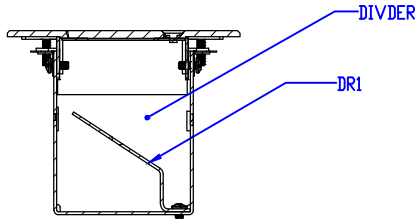

DESCRIPTION:
RECESSED HYBRID FLOOR BOX

TOP VIEW

SECTION E-E

ISOMETRIC (EXPLODED) VIEW

FRONT VIEW

RIGHT VIEW

BOTTOM VIEW

NOTES:
PLUGS OR COMM/DATA CONNECTIONS ARE COMPLETELY RECESSED (RCFB-1), CONNECTIONS ARE COMPLETELY CONCEALED WHEN THE DOOR IS CLOSED, THE DIVIDER IN THE RCFB-2 ALLOWS YOU TO COMBINE POWER AND COMM/DATA IN THE SAME BOX

LEW ELECTRIC FITTINGS COMPANY
Providing the power to design your vision

1626 Tobacco Road, Augusta, GA 30906 • PHONE: 877.537.2019

UNLESS OTHERWISE SPECIFIED:		NAME	DATE	TITLE: RCFB-1
DIMENSIONS ARE IN INCHES		BROWN	SK	
TOLERANCES:				INTERPRET GEOMETRIC TOLERANCING PER:
FRACTIONAL ±				
ANGULAR: BACH ± BEND				
TWO PLACE DECIMAL ±				COMMENTS:
THREE PLACE DECIMAL ±				
MATERIAL:				SIZE DWG. NO.
FINISH:				0000000
DO NOT SCALE DRAWING				REV
				A
				WEIGHT: SHEET 1 OF 1