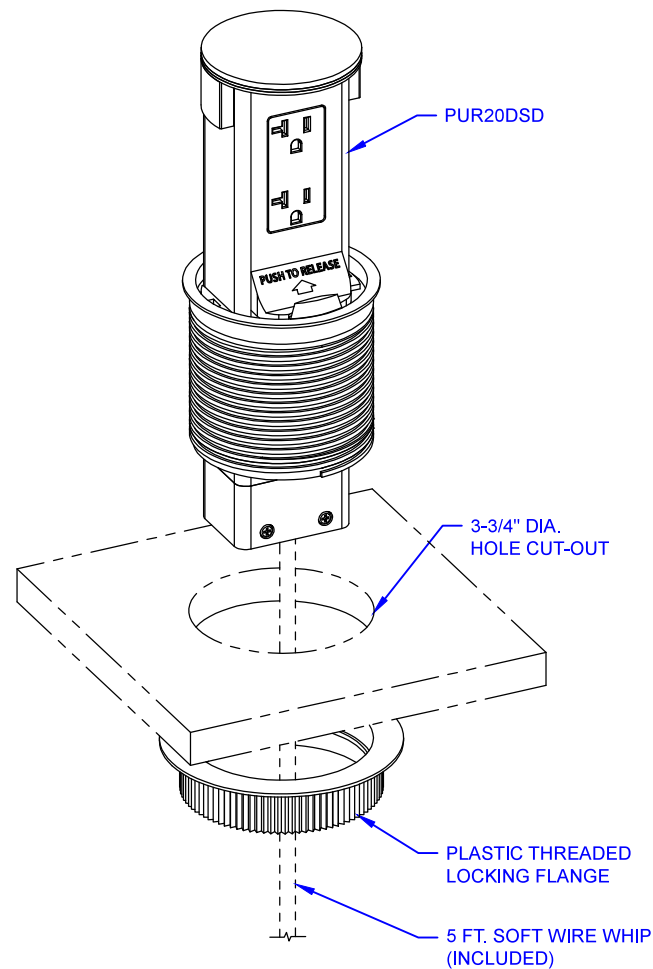

BOTTOM VIEW

FRONT VIEW

LEW ELECTRIC FITTINGS COMPANY
 SERVING THE ELECTRICAL INDUSTRY SINCE 1901
 1626 Tobacco Road, Augusta, GA 30906
 PHONE: 877.537.2019

UNLESS OTHERWISE SPECIFIED:	NAME	DATE	TITLE: PUR20DSD
DIMENSIONS ARE IN INCHES	SMK	06/12/2024	
TOLERANCES:	REVISED	SMK	04/28/2026
FRACTIONAL ±			
ANGULAR: MACH ± BEND ±			
TWO PLACE DECIMAL ±			
THREE PLACE DECIMAL ±			
INTERPRET GEOMETRIC TOLERANCING PER:	COMMENTS:		SIZE A
MATERIAL:			DWG. NO. 000001
FINISH:			REV A
DO NOT SCALE DRAWING			WEIGHT:
			SHEET 1 OF 1