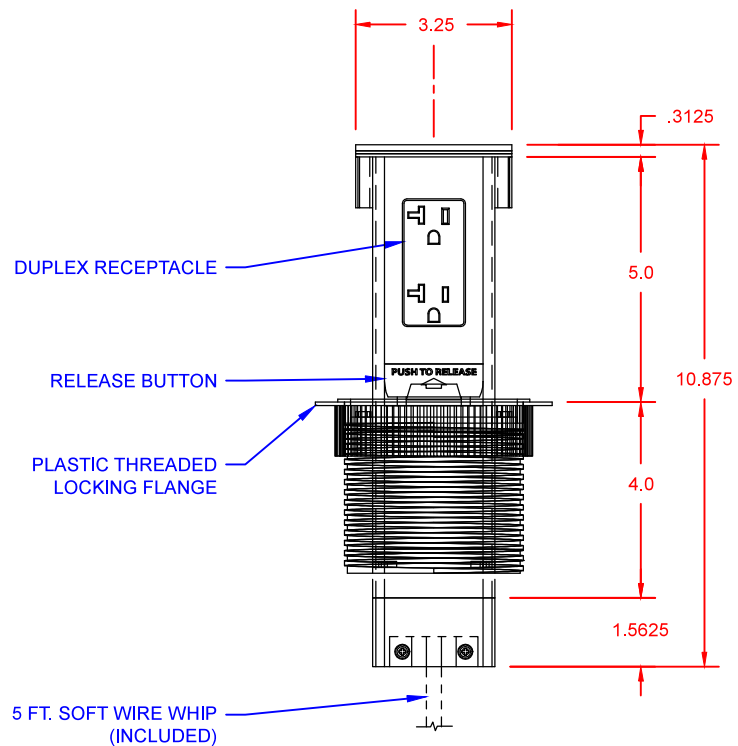

BOTTOM VIEW

FRONT VIEW

LEW ELECTRIC FITTINGS COMPANY
 SERVING THE ELECTRICAL INDUSTRY SINCE 1901
 1626 Tobacco Road, Augusta, GA 30906
 PHONE: 877.537.2019

UNLESS OTHERWISE SPECIFIED:	NAME	DATE	TITLE: PUR20DSD
DIMENSIONS ARE IN INCHES	SMK	06/12/2024	
TOLERANCES:	REVISED	SMK	04/28/2026
FRACTIONAL ±			
ANGULAR: MACH ± BEND ±			
TWO PLACE DECIMAL ±			
THREE PLACE DECIMAL ±			
INTERPRET GEOMETRIC TOLERANCING PER:	COMMENTS:		SIZE A
MATERIAL:			DWG. NO. 000001
FINISH:			REV A
DO NOT SCALE DRAWING			WEIGHT:
			SHEET 1 OF 1