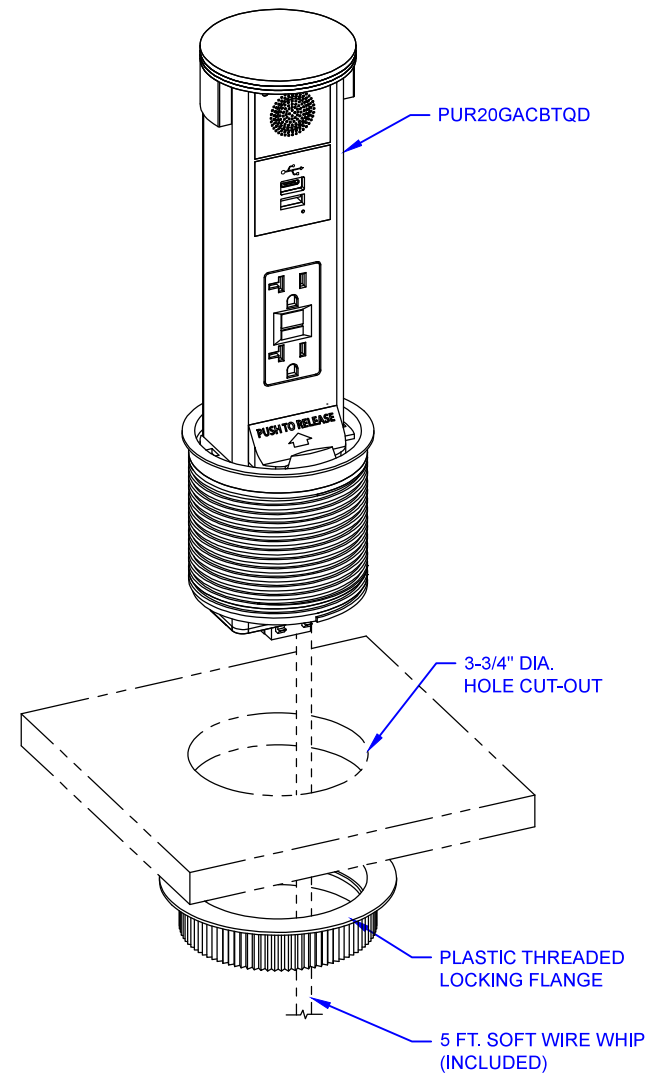

BOTTOM VIEW

FRONT VIEW

LEW ELECTRIC FITTINGS COMPANY
 Providing the power to design your vision

1626 Tobacco Road, Augusta, GA 30906 • PHONE: 877.537.2019

UNLESS OTHERWISE SPECIFIED:		NAME	DATE	TITLE: PUR20GACBTQD	
DIMENSIONS ARE IN INCHES		DRAWN	SMK		06/12/2024
TOLERANCES:		REVISED	SMK		04/28/2024
FRACTIONAL ±					
ANGULAR: MACH ± BEND ±					
TWO PLACE DECIMAL ±					
THREE PLACE DECIMAL ±					
INTERPRET GEOMETRIC TOLERANCING PER:		COMMENTS:			
MATERIAL:		SIZE	DWG. NO.	REV	
FINISH:		A	0000000	A	
DO NOT SCALE DRAWING		WEIGHT:	SHEET 1 OF 1		