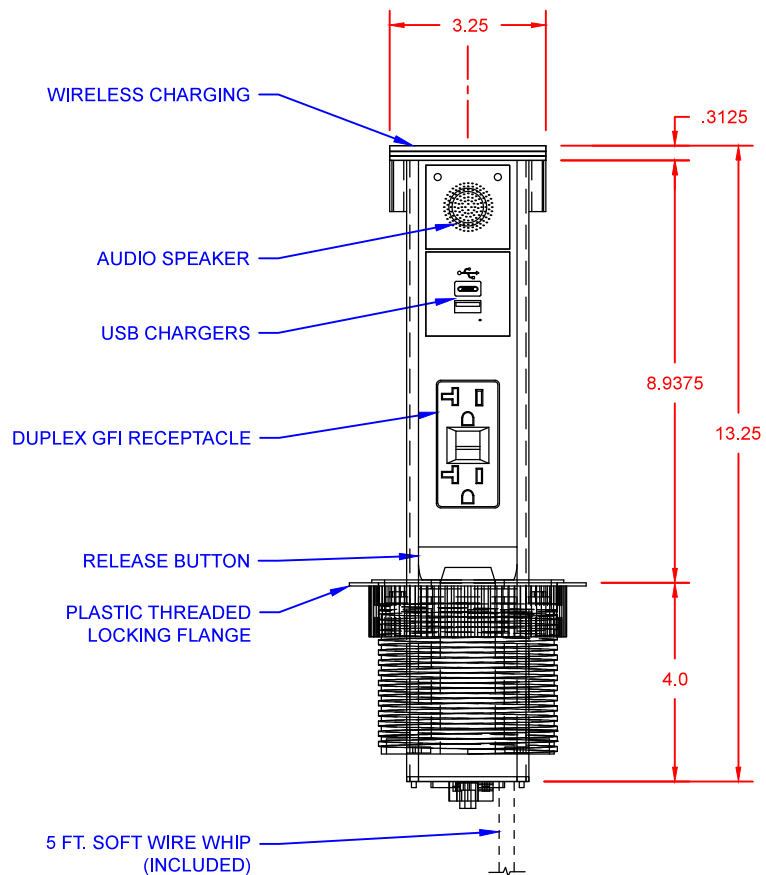

BOTTOM VIEW

FRONT VIEW

LEW ELECTRIC FITTINGS COMPANY
 Providing the power to design your vision

1626 Tobacco Road, Augusta, GA 30906 • PHONE: 877.537.2019

UNLESS OTHERWISE SPECIFIED:		NAME	DATE	TITLE: PUR20GACBTQD	
DIMENSIONS ARE IN INCHES		DRAWN	SMK		06/12/2024
TOLERANCES:		REVISED	SMK		04/28/2024
FRACTIONAL ±					
ANGULAR: MACH ± BEND ±					
TWO PLACE DECIMAL ±					
THREE PLACE DECIMAL ±					
INTERPRET GEOMETRIC TOLERANCING PER:		COMMENTS:			
MATERIAL:		SIZE	DWG. NO.	REV	
FINISH:		A	0000000	A	
DO NOT SCALE DRAWING		WEIGHT:	SHEET 1 OF 1		