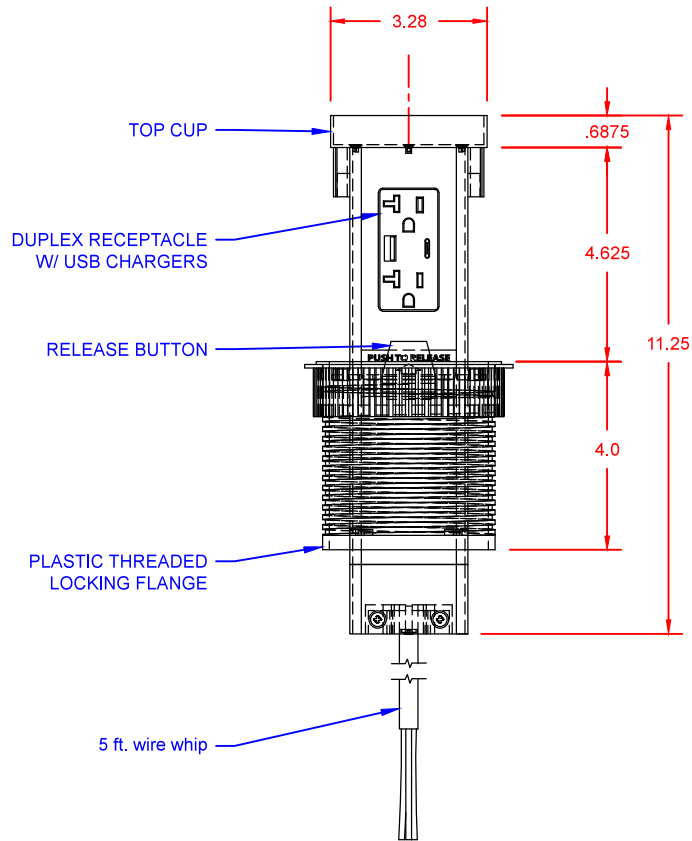

BOTTOM VIEW

FRONT VIEW

LEW ELECTRIC FITTINGS COMPANY
 Providing the power to design your vision

1626 Tobacco Road, Augusta, GA 30906 • PHONE: 877.537.2019

UNLESS OTHERWISE SPECIFIED:		NAME	DATE	TITLE: PUR20ACFCMRD	
DIMENSIONS ARE IN INCHES		DRAWN	SK		12/14/2025
TOLERANCES		REVISION	SK		04/28/2026
FRACTIONS: ±					
ANGULAR: MACH ±					
TWO PLACE DECIMAL ±					
THREE PLACE DECIMAL ±					
INTERPRET GEOMETRIC TOLERANCING PER:		COMMENTS:		SIZE DWG. NO. 0000001	
MATERIAL:				REV A	
FINISH:				WEIGHT: SHEET 1 OF 1	
DO NOT SCALE DRAWING					