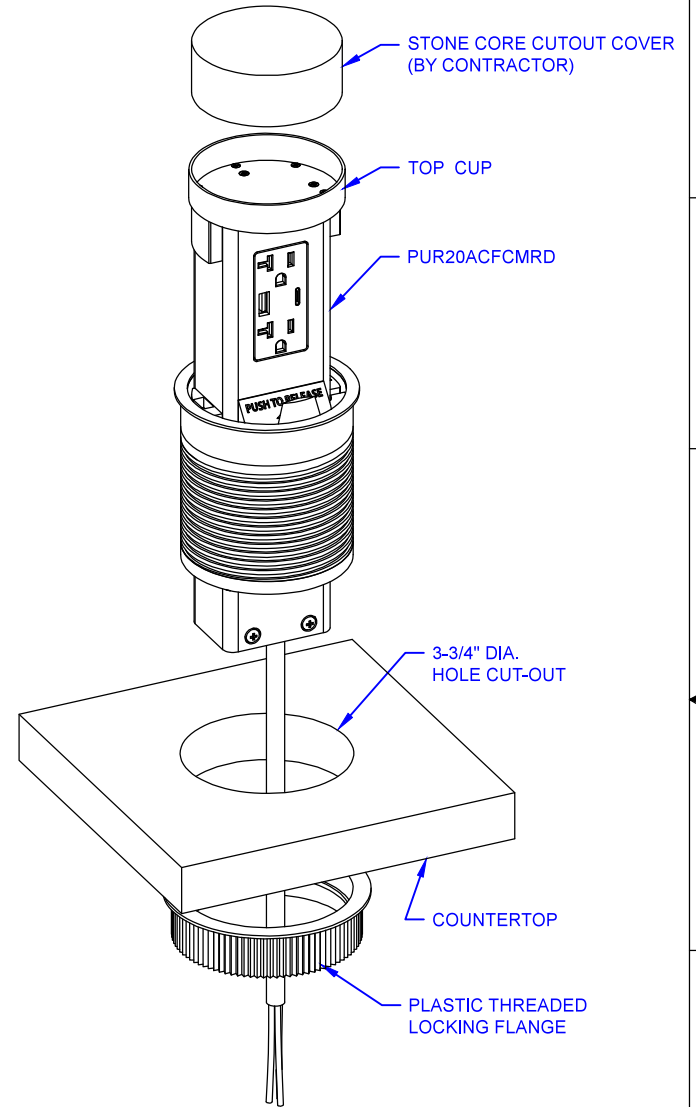

BOTTOM VIEW

FRONT VIEW

LEW ELECTRIC FITTINGS COMPANY
 Providing the power to design your vision

1626 Tobacco Road, Augusta, GA 30906 • PHONE: 877.537.2019

UNLESS OTHERWISE SPECIFIED:		NAME	DATE	TITLE: PUR20ACFCMRD	
DIMENSIONS ARE IN INCHES		DRAWN	SK		12/14/2025
TOLERANCES		REVISION	SK		04/28/2026
FRACTIONS: ±					
ANGULAR: MACH ±					
TWO PLACE DECIMAL ±					
THREE PLACE DECIMAL ±					
INTERPRET GEOMETRIC TOLERANCING PER:		COMMENTS:		SIZE DWG. NO. 0000001	
MATERIAL:				REV A	
FINISH:				WEIGHT: SHEET 1 OF 1	
DO NOT SCALE DRAWING					