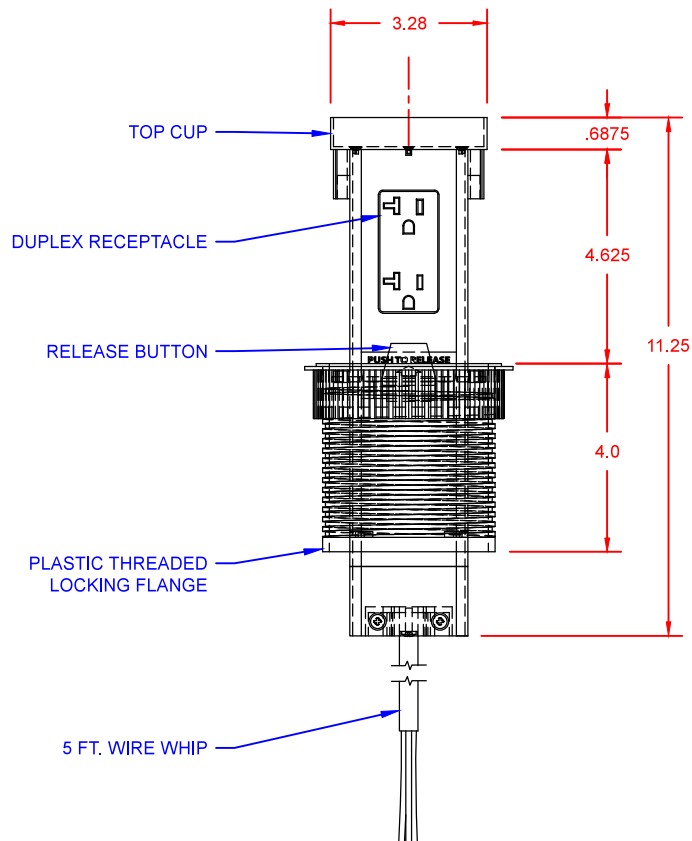

BOTTOM VIEW

FRONT VIEW

LEW ELECTRIC FITTINGS COMPANY
 Providing the power to design your vision

1626 Tobacco Road, Augusta, GA 30906 • PHONE: 877.537.2019

UNLESS OTHERWISE SPECIFIED:		NAME	DATE	TITLE: PUR20DSFCMRD	
DIMENSIONS ARE IN INCHES		DRAWN	SK		12/14/2025
TOLERANCES		REVISION	SK		04/28/2026
FRACTIONAL ±					
ANGULAR: MICH ±					
TWO PLACE DECIMAL ±					
THREE PLACE DECIMAL ±					
INTERPRET GEOMETRIC TOLERANCING PER:		COMMENTS:		SIZE DWG. NO. REV A 0000001 A	
MATERIAL:					
FINISH:					
DO NOT SCALE DRAWING				WEIGHT: SHEET 1 OF 1	