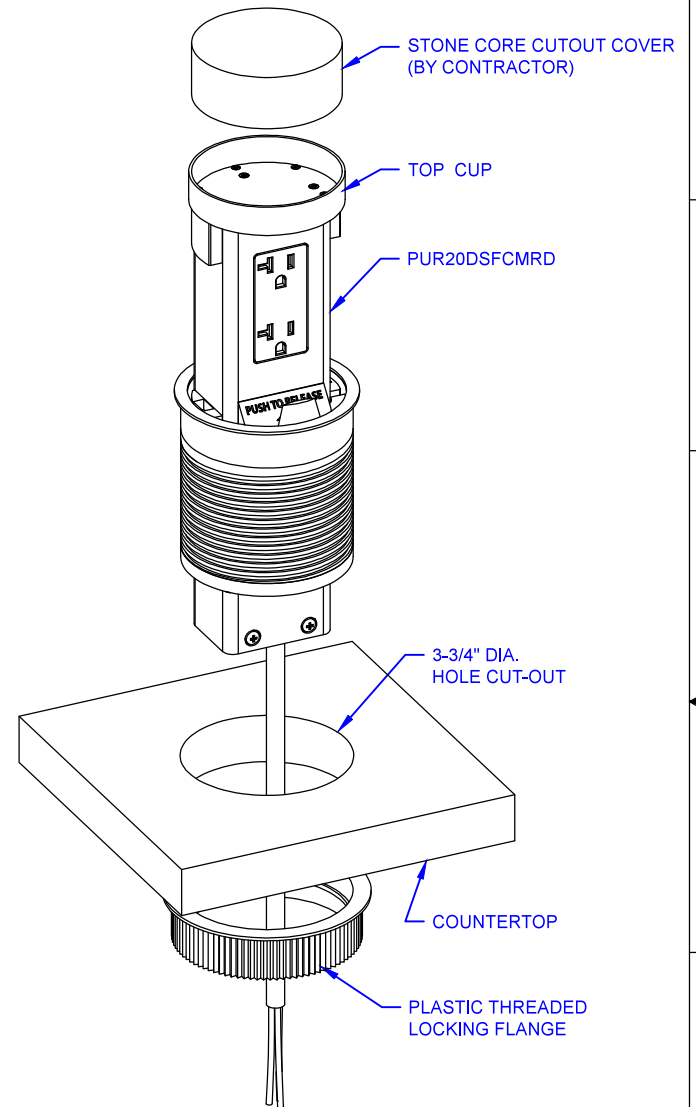

BOTTOM VIEW

FRONT VIEW

LEW ELECTRIC FITTINGS COMPANY
 Providing the power to design your vision

1626 Tobacco Road, Augusta, GA 30906 • PHONE: 877.537.2019

UNLESS OTHERWISE SPECIFIED:		NAME	DATE	TITLE: PUR20DSFCMRD	
DIMENSIONS ARE IN INCHES		DRAWN	SK		12/14/2025
TOLERANCES		REVISION	SK		04/28/2026
FRACTIONAL ±					
ANGULAR: MICH ±					
TWO PLACE DECIMAL ±					
THREE PLACE DECIMAL ±					
INTERPRET GEOMETRIC TOLERANCING PER:		COMMENTS:		SIZE DWG. NO. REV A 0000001 A	
MATERIAL:					
FINISH:					
DO NOT SCALE DRAWING				WEIGHT: SHEET 1 OF 1	