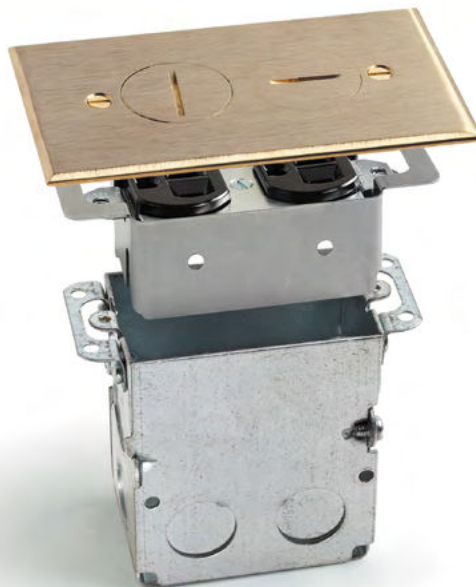

SWB-2

Part numbers/UPC Codes

SWB-2	784149212592
SWB-2-A	784149400227
SWB-2-DB	784149408872
SWB-2-NS	784149212646

Description

The Lew Electric SWB-2 series is a drop in style floor box with a metal screw plug cover, single gang stamped steel box and adjusting sleeve. Inside the floor box is a UL listed, 15 AMP (TR) duplex receptacle attached to a mounting plate with a watertight gasket surrounding the receptacle.

A second neoprene gasket surrounds the underside of the cover, preventing spills from accessing the receptacle. The cover features two 1/4" watertight close up screw plugs.

The stamped steel box is also UL listed and is designed for subfloor installation. The included adjusting sleeves go inside the box to accommodate installation in finished floor depths up to 3/4".

Color Options

- Aluminum
- Brass
- Dark Bronze
- Nickel

Compliance and Certifications

UL & NEMA RECOGNITION

- Box UL #E345966
- Outlet UL #E309821
- Meets NEMA WD1-1983 heavy duty requirement for display receptacle

Downloads

- [Installation Instructions](#)
- [PDF Drawing](#)
- [DWG Drawing](#)

Warranty

1 YEAR

Country Of Origin

CHINA

Brass (SWB-2)