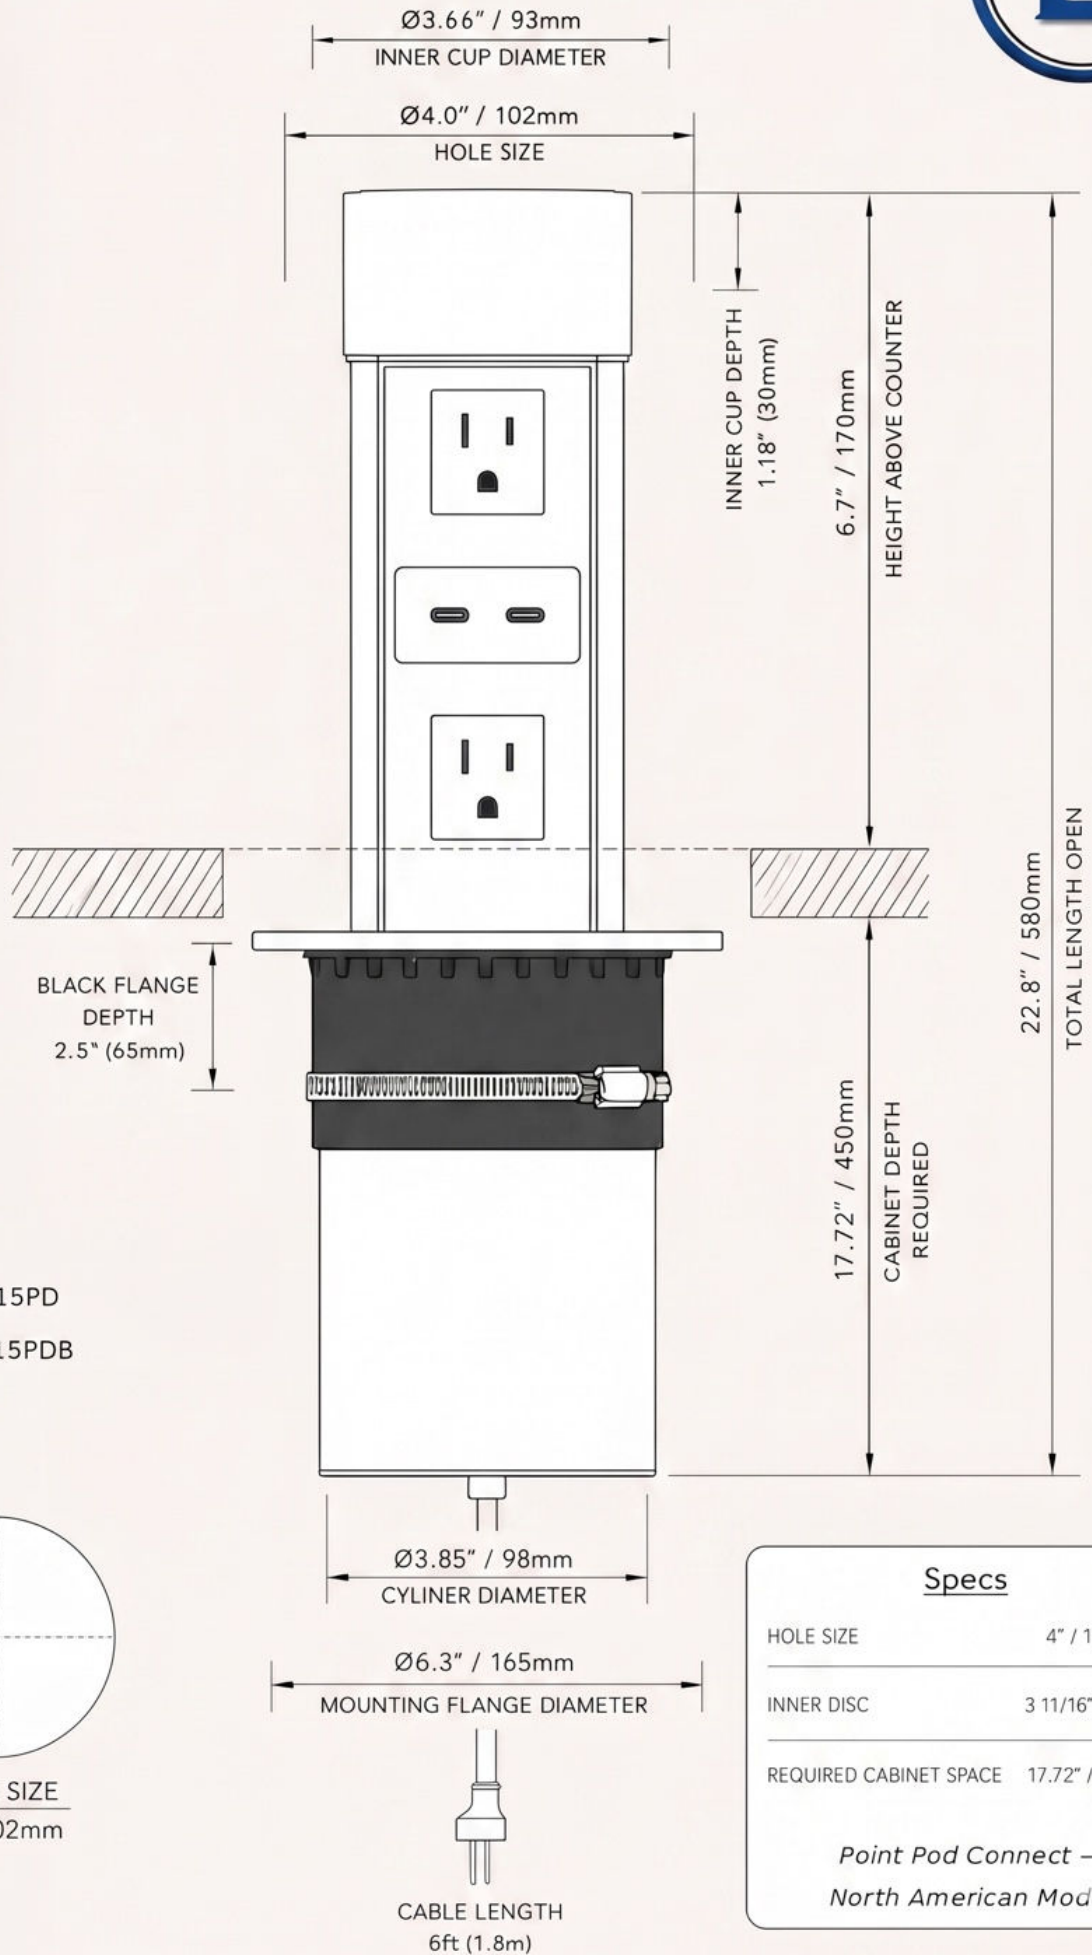

POINT POD

Cat.No.

Silver - PPCV815PD

Black - PPCV815PDB

Specs

HOLE SIZE	4" / 102mm
INNER DISC	3 11/16" / 93mm
REQUIRED CABINET SPACE	17.72" / 450mm

*Point Pod Connect —
North American Model*